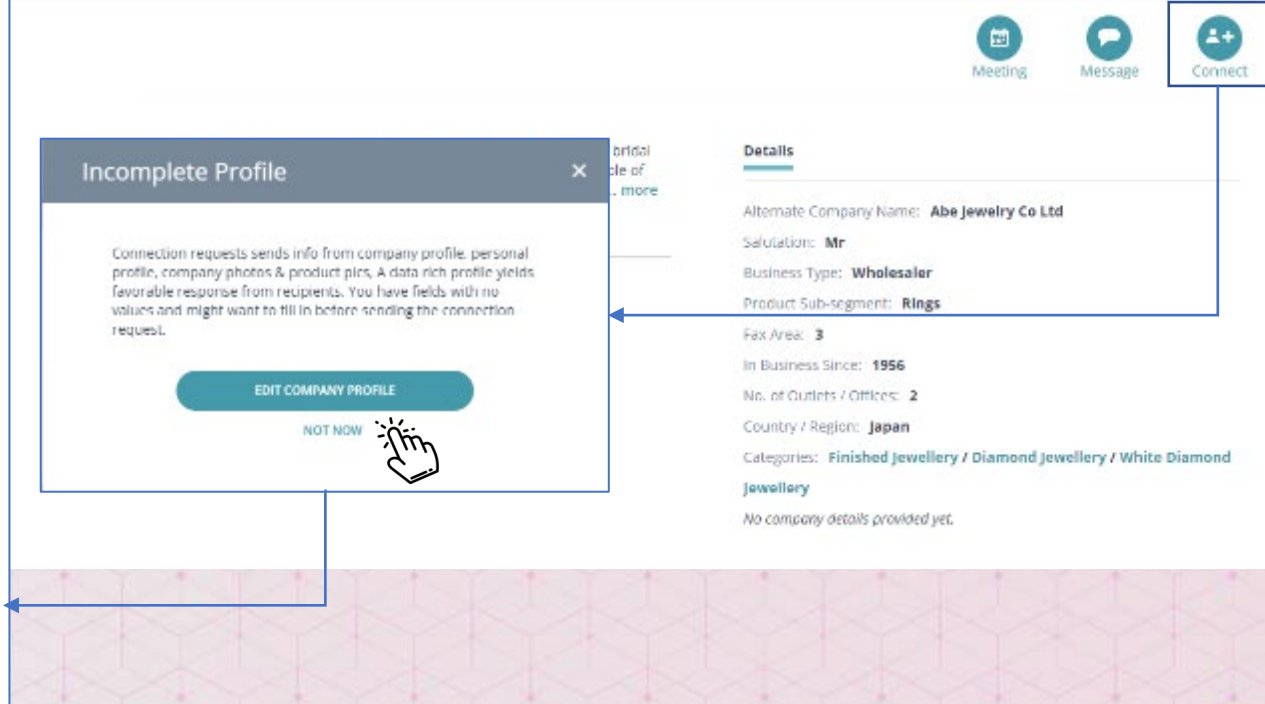

Abe Jewelry Co Ltd

Deliver the best wishes to every couple.
Diamond. Engagement Ring, Wedding Band.

Connect with Abe Jewelry Co Ltd

Your connection request will be sent to selected contacts at Abe Jewelry Co Ltd via email.

To:

Message: Please accept our request to connect on JewelleryNet

Veronica Pang
Test buyer company

We will be sending your personal profile, company profile, description and company & product picture along with this request.

SEND MESSAGE

CANCEL

Abe Jewelry Co Ltd
Supplier

Showroom Profile

- Meeting
- Message
- **Connect**

Incomplete Profile

Connection requests sends info from company profile, personal profile, company photos & product pics. A data rich profile yields favorable response from reupients. You have fields with no values and might want to fill in before sending the connection request.

EDIT COMPANY PROFILE

NOT NOW

Details

Alternate Company Name: **Abe Jewelry Co Ltd**

Salutation: **Mr**

Business Type: **Wholesaler**

Product Sub-segment: **Rings**

Fax Area: **3**

In Business Since: **1956**

No. of Outlets / Offices: **2**

Country / Region: **Japan**

Categories: **Finished Jewellery / Diamond Jewellery / White Diamond Jewellery**

No company details provided yet.